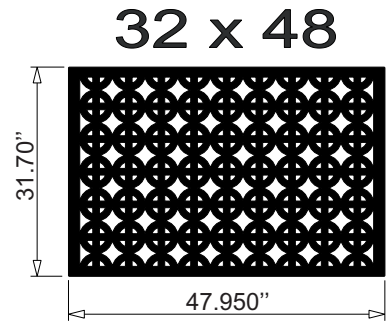

Celtic Cross Standard Sizes

Acurio Latticeworks
706-678-2387
www.acuriolattice.com