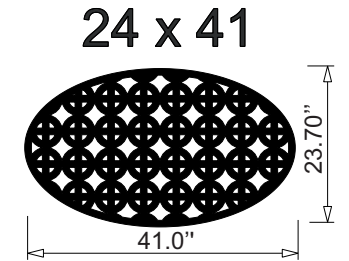

Celtic Cross Standard Sizes

Acurio Latticeworks
706-678-2387
www.acuriolattice.com