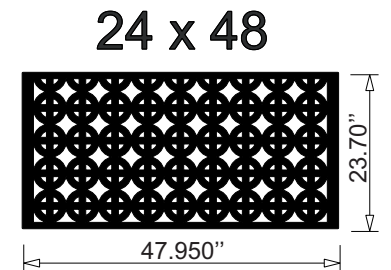

Celtic Cross Standard Sizes

Acurio Latticeworks
706-678-2387
www.acuriolattice.com