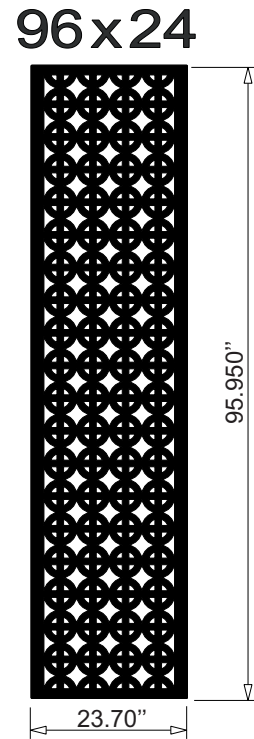

Celtic Cross Standard Sizes

Acurio Latticeworks
706-678-2387
www.acuriolattice.com