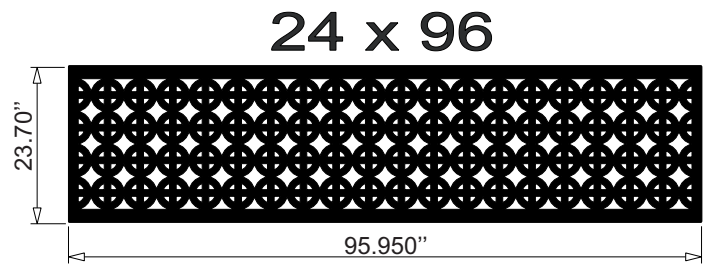

Celtic Cross Standard Sizes

Acurio Latticeworks
706-678-2387
www.acuriolattice.com