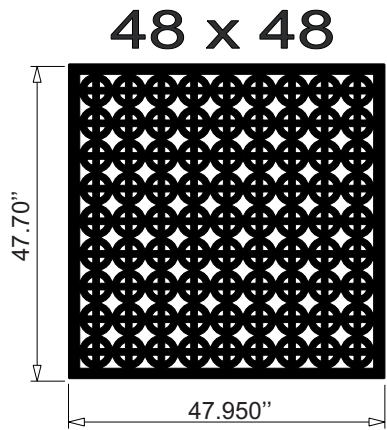

Celtic Cross Standard Sizes

Acurio Latticeworks
706-678-2387
www.acuriolattice.com