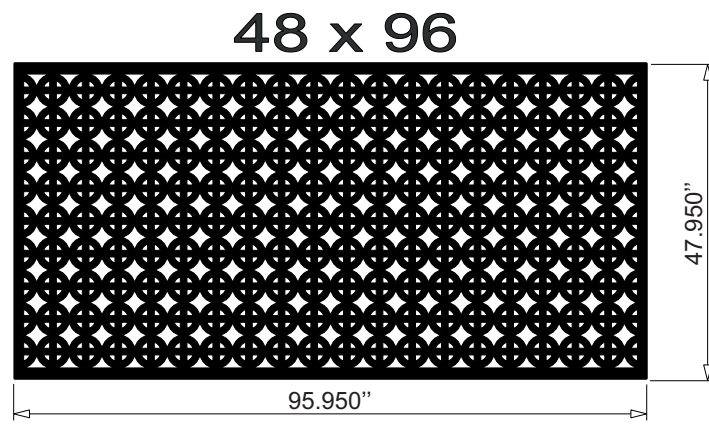

Celtic Cross Standard Sizes

Acurio Latticeworks
706-678-2387
www.acuriolattice.com