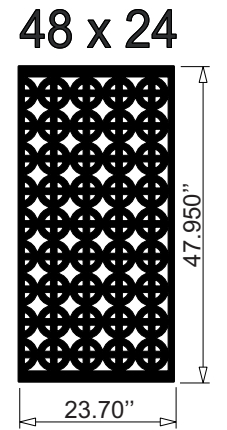

Celtic Cross Standard Sizes

Acurio Latticeworks
706-678-2387
www.acuriolattice.com