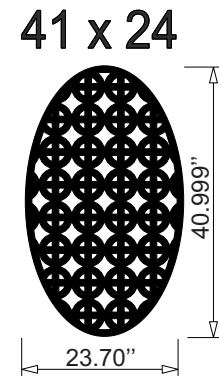

Celtic Cross Standard Sizes

Acurio Latticeworks
706-678-2387
www.acuriolattice.com