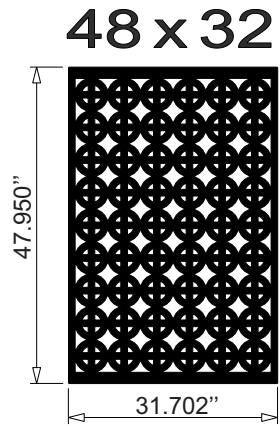

Celtic Cross Standard Sizes

Acurio Latticeworks
706-678-2387
www.acuriolattice.com