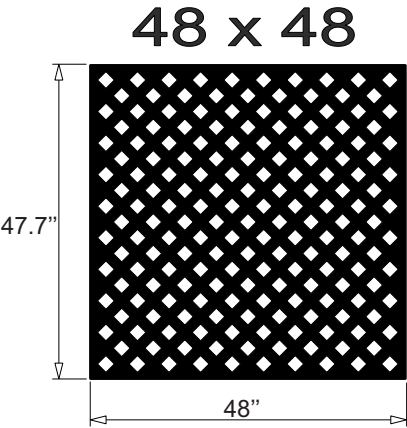

Diamond Standard Sizes

Design Element

Acurio Latticeworks
706-678-2387
www.acuriolattice.com