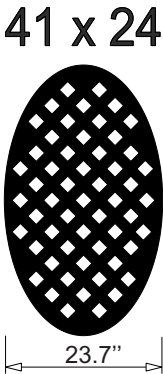

Diamond Standard Sizes

Design Element

Acurio Latticeworks
706-678-2387
www.acuriolattice.com