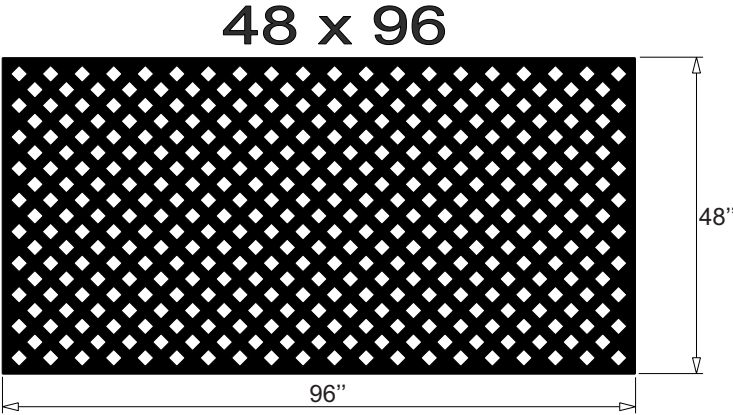

Diamond Standard Sizes

Design Element

Acurio Latticeworks
706-678-2387
www.acuriolattice.com